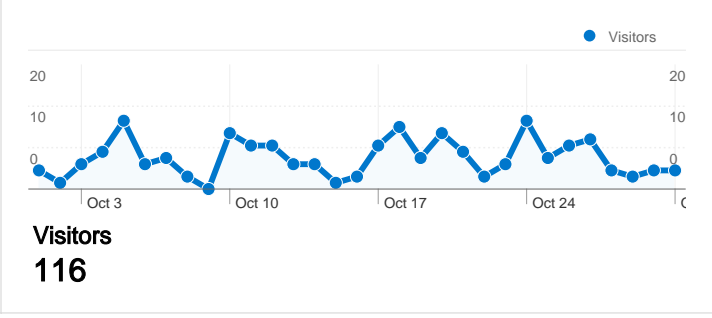

Site Usage

191 Visits

46.60% Bounce Rate

669 Pageviews

00:04:13 Avg. Time on Site

3.50 Pages/Visit

54.45% % New Visits

Visitors Overview

191 Visits

116 Absolute Unique Visitors

669 Pageviews

3.50 Average Pageviews

00:04:13 Time on Site

46.60% Bounce Rate

54.45% New Visits

Technical Profile

191 visits came from 8 countries/territories

Site Usage						
Visits	Pages/Visit	Avg. Time on Site	% New Visits	Bounce Rate		
191 % of Site Total: 100.00%	3.50 Site Avg: 3.50 (0.00%)	00:04:13 Site Avg: 00:04:13 (0.00%)	54.45% Site Avg: 54.45% (0.00%)	46.60% Site Avg: 46.60% (0.00%)		
Country/Territory	Visits	Pages/Visit	Avg. Time on Site	% New Visits	Bounce Rate	
United States	180	3.54	00:04:24	51.67%	47.22%	
United Kingdom	3	2.33	00:00:24	100.00%	33.33%	
India	2	1.50	00:00:08	100.00%	50.00%	
Russia	2	1.00	00:00:00	100.00%	100.00%	
Belize	1	4.00	00:01:47	100.00%	0.00%	
Canada	1	11.00	00:06:48	100.00%	0.00%	
Philippines	1	2.00	00:00:22	100.00%	0.00%	
Germany	1	2.00	00:00:31	100.00%	0.00%	