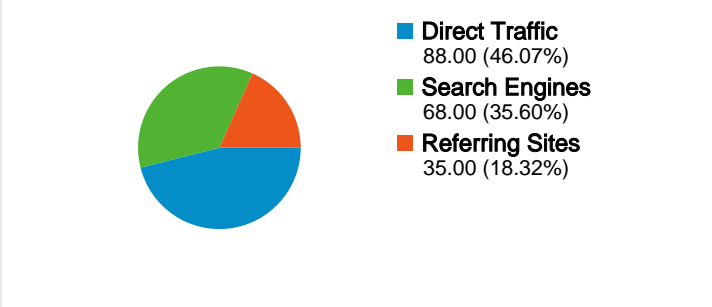

Site Usage

191 Visits

46.60% Bounce Rate

669 Pageviews

00:04:13 Avg. Time on Site

3.50 Pages/Visit

54.45% % New Visits

Visitors Overview

Map Overlay

Traffic Sources Overview

Content Overview

Pages	Pageviews	% Pageviews
/	220	32.88%
/contactus.aspx	56	8.37%
/staff.aspx	53	7.92%
/aboutus.aspx	39	5.83%
/health_insurance.aspx	22	3.29%

116 people visited this site

Browser	Visits	% visits
Internet Explorer	147	76.96%
Firefox	18	9.42%
Safari	8	4.19%
Android Browser	7	3.66%
Mozilla Compatible Agent	6	3.14%

All traffic sources sent a total of 191 visits

-  **46.07%** Direct Traffic
-  **18.32%** Referring Sites
-  **35.60%** Search Engines

191 visits came from 8 countries/territories

Site Usage						
Visits	Pages/Visit	Avg. Time on Site	% New Visits	Bounce Rate		
191 % of Site Total: 100.00%	3.50 Site Avg: 3.50 (0.00%)	00:04:13 Site Avg: 00:04:13 (0.00%)	54.45% Site Avg: 54.45% (0.00%)	46.60% Site Avg: 46.60% (0.00%)		
Country/Territory	Visits	Pages/Visit	Avg. Time on Site	% New Visits	Bounce Rate	
United States	180	3.54	00:04:24	51.67%	47.22%	
United Kingdom	3	2.33	00:00:24	100.00%	33.33%	
India	2	1.50	00:00:08	100.00%	50.00%	
Russia	2	1.00	00:00:00	100.00%	100.00%	
Belize	1	4.00	00:01:47	100.00%	0.00%	
Canada	1	11.00	00:06:48	100.00%	0.00%	
Philippines	1	2.00	00:00:22	100.00%	0.00%	
Germany	1	2.00	00:00:31	100.00%	0.00%	