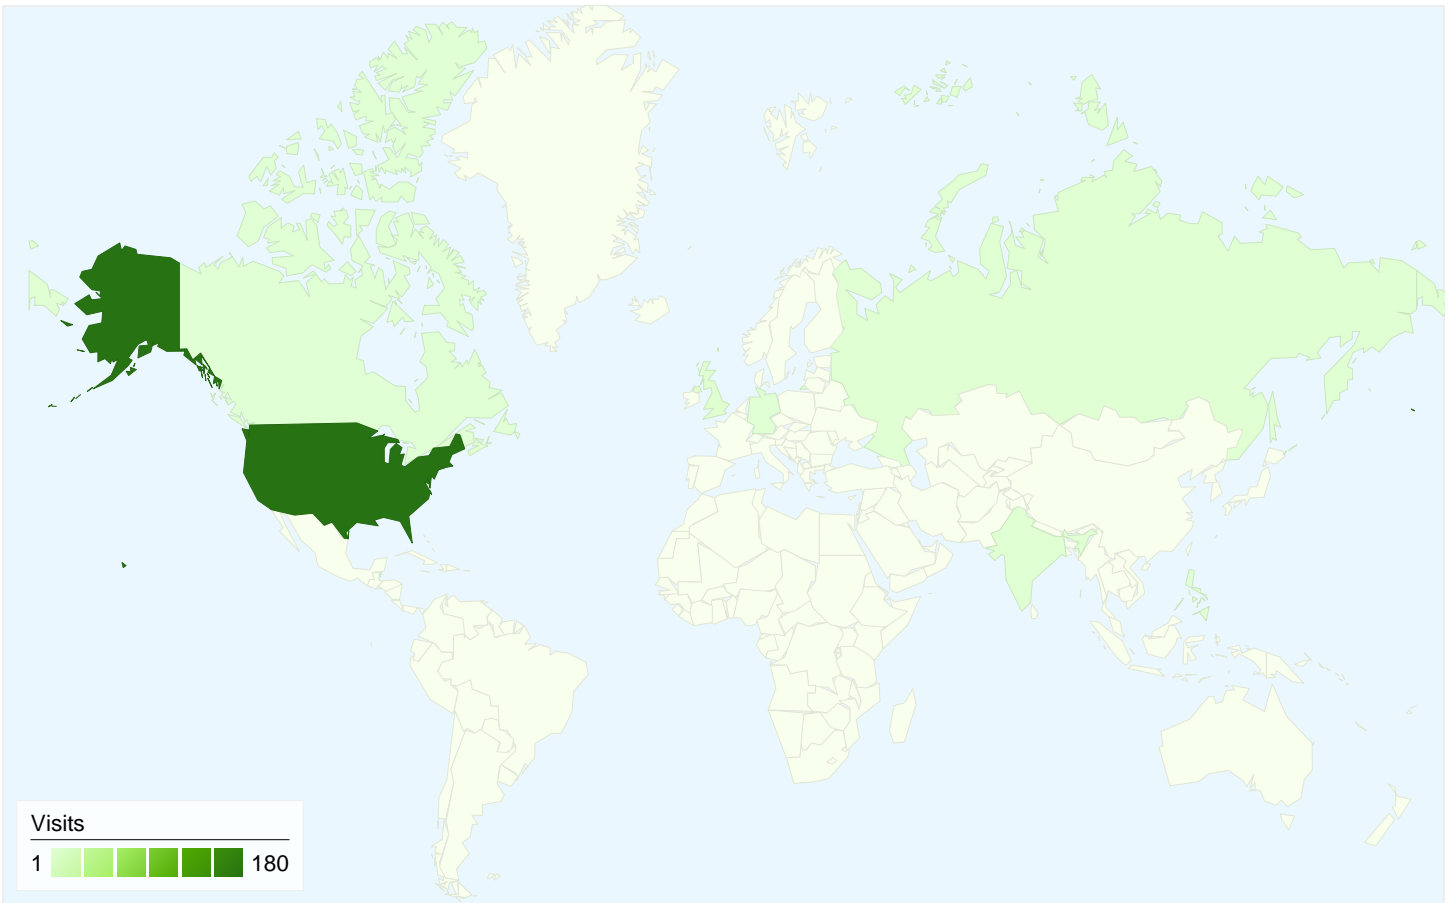

Browser	Visits	% visits
Internet Explorer	147	76.96%
Firefox	18	9.42%
Safari	8	4.19%
Android Browser	7	3.66%
Mozilla Compatible Agent	6	3.14%

All traffic sources sent a total of 191 visits

-  **46.07%** Direct Traffic
-  **18.32%** Referring Sites
-  **35.60%** Search Engines

191 visits came from 8 countries/territories

Site Usage						
Visits	Pages/Visit	Avg. Time on Site	% New Visits	Bounce Rate		
191 % of Site Total: 100.00%	3.50 Site Avg: 3.50 (0.00%)	00:04:13 Site Avg: 00:04:13 (0.00%)	54.45% Site Avg: 54.45% (0.00%)	46.60% Site Avg: 46.60% (0.00%)		
Country/Territory	Visits	Pages/Visit	Avg. Time on Site	% New Visits	Bounce Rate	
United States	180	3.54	00:04:24	51.67%	47.22%	
United Kingdom	3	2.33	00:00:24	100.00%	33.33%	
India	2	1.50	00:00:08	100.00%	50.00%	
Russia	2	1.00	00:00:00	100.00%	100.00%	
Belize	1	4.00	00:01:47	100.00%	0.00%	
Canada	1	11.00	00:06:48	100.00%	0.00%	
Philippines	1	2.00	00:00:22	100.00%	0.00%	
Germany	1	2.00	00:00:31	100.00%	0.00%	