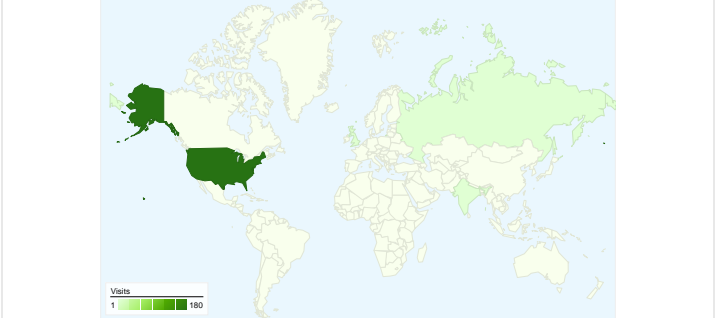

Site Usage

191 Visits

46.60% Bounce Rate

669 Pageviews

00:04:13 Avg. Time on Site

3.50 Pages/Visit

54.45% % New Visits

Visitors Overview

Map Overlay

Traffic Sources Overview

Content Overview

Pages	Pageviews	% Pageviews
/	220	32.88%
/contactus.aspx	56	8.37%
/staff.aspx	53	7.92%
/aboutus.aspx	39	5.83%
/health_insurance.aspx	22	3.29%

116 people visited this site

Browser	Visits	% visits
Internet Explorer	147	76.96%
Firefox	18	9.42%
Safari	8	4.19%
Android Browser	7	3.66%
Mozilla Compatible Agent	6	3.14%

All traffic sources sent a total of 191 visits

-  **46.07%** Direct Traffic
-  **18.32%** Referring Sites
-  **35.60%** Search Engines

191 visits came from 8 countries/territories

Site Usage						
Visits	Pages/Visit	Avg. Time on Site	% New Visits	Bounce Rate		
191 % of Site Total: 100.00%	3.50 Site Avg: 3.50 (0.00%)	00:04:13 Site Avg: 00:04:13 (0.00%)	54.45% Site Avg: 54.45% (0.00%)	46.60% Site Avg: 46.60% (0.00%)		
Country/Territory	Visits	Pages/Visit	Avg. Time on Site	% New Visits	Bounce Rate	
United States	180	3.54	00:04:24	51.67%	47.22%	
United Kingdom	3	2.33	00:00:24	100.00%	33.33%	
India	2	1.50	00:00:08	100.00%	50.00%	
Russia	2	1.00	00:00:00	100.00%	100.00%	
Belize	1	4.00	00:01:47	100.00%	0.00%	
Canada	1	11.00	00:06:48	100.00%	0.00%	
Philippines	1	2.00	00:00:22	100.00%	0.00%	
Germany	1	2.00	00:00:31	100.00%	0.00%	