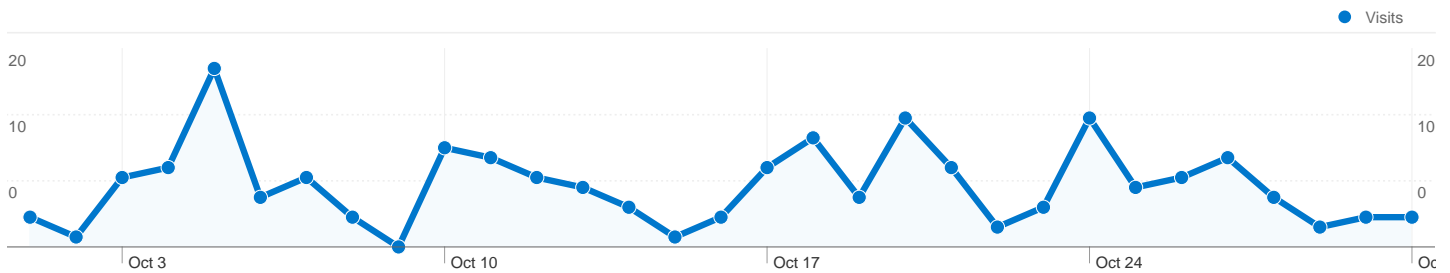

All traffic sources sent a total of 191 visits

- **46.07%** Direct Traffic
- **18.32%** Referring Sites
- **35.60%** Search Engines

- **Direct Traffic**
  88.00 (46.07%)
- **Search Engines**
  68.00 (35.60%)
- **Referring Sites**
  35.00 (18.32%)

Top Traffic Sources

Sources	Visits	% visits	Keywords	Visits	% visits
(direct) ((none))	88	46.07%	paragon insurance	14	20.59%
google (organic)	43	22.51%	isu paragon	10	14.71%
yellowpages.com (referral)	23	12.04%	paragon insurance columbus	7	10.29%
bing (organic)	11	5.76%	paragon insurance company	5	7.35%
yahoo (organic)	7	3.66%	isu paragon insurance	3	4.41%